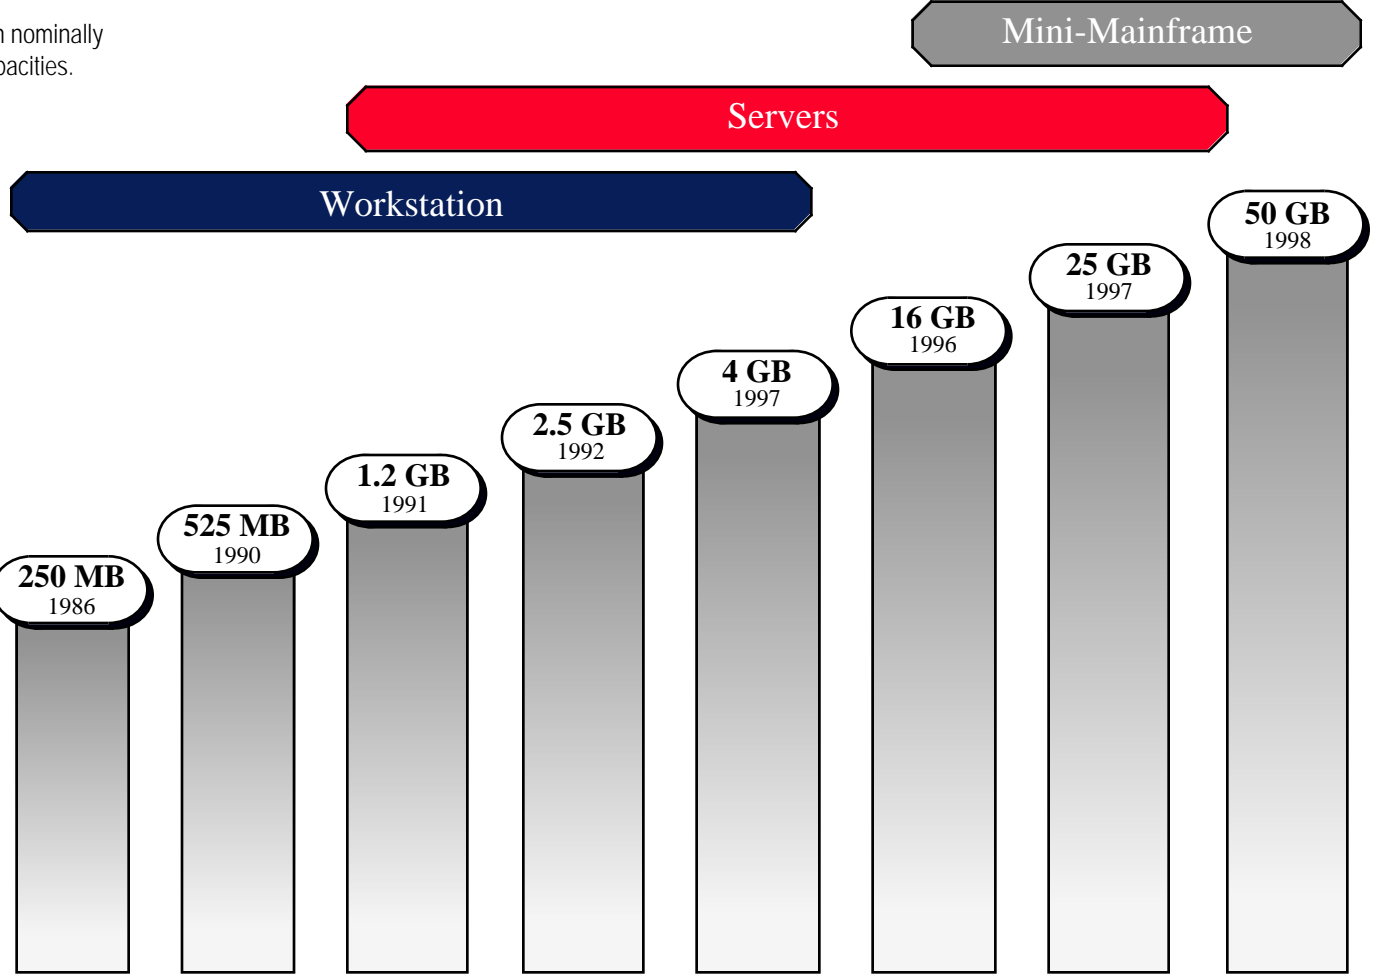

Migration Path - Data Cartridge Drives

Data compression nominally doubles these capacities.

FORMAT

QIC-150 *QIC-525* *QIC-1000* *QIC-2GB* *QIC-4GB* *QIC-5010* *QIC-5210*

MB/Min

6.75 9/12 18-36 18-48 24-48 22-90 100-270